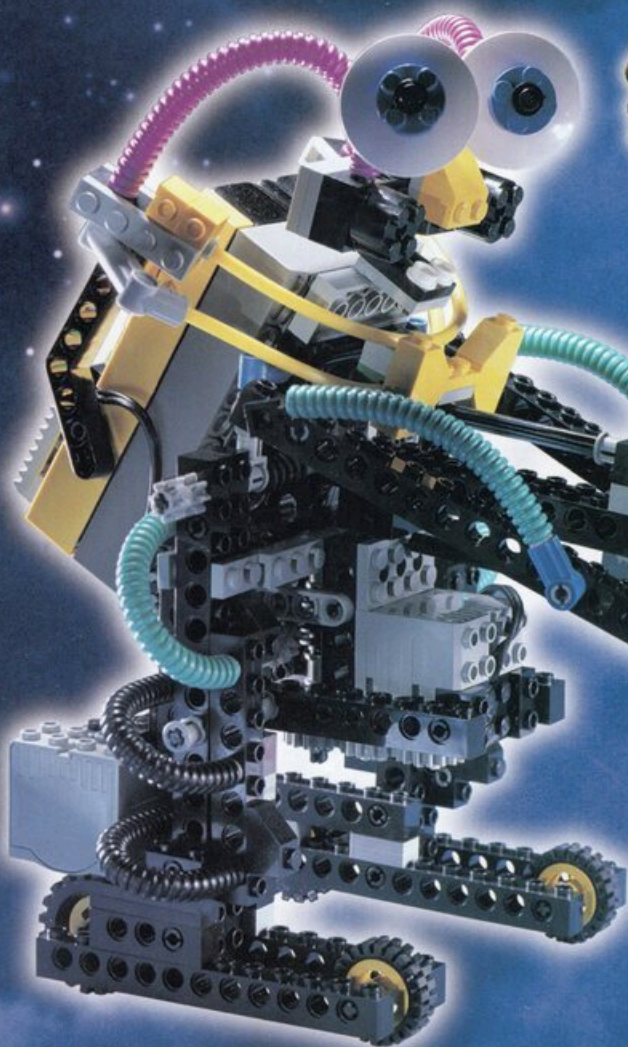

Build and Control Your Own

BULLDOZER

PHOTOBOT
(Disposable camera sold separately)

HOW IT WORKS!

1. BRAINSTORM

Get your mind in gear using the Interactive Training Missions and Challenges on the CD-ROM software and the LEGO MINDSTORMS website.

2. BUILD
Bring your idea to life by attaching sensors, motors and gears to your RCX.

3. PROGRAM

Use your PC and the LEGO MINDSTORMS CD-ROM software to create a program that lets your invention think and act on its own.

4. DOWNLOAD
With the click of a mouse, instantly download your program from your PC to your RCX using the infrared transmitter. (Requires a 9-pin serial port on your PC.)

5. ACTIVATE

Your robotic invention is ready for action. Let it loose and watch it take on a life of its own!

A. Enter a world where you make the rules!

You're free to build whatever you want, however you want. The key to this awesome invention system is the LEGO RCX, a programmable microcomputer that acts as the brain of your robotic inventions. PC, monitor, one 9-volt battery and six AA batteries required, but not included. Ages 12+.

#9747 Robotics Invention System $199.99 **CLUB**

Minimum System Requirements: Windows 95/98, Pentium 166 or better with 16MB RAM, 70MB available hard disk space, available 9-pin serial port for infrared transmitter, Sound Blaster 16™ windows compatible device, 8x CD-ROM, 800 x 600 SVGA video with 1 MB RAM, 16 bit colors, 28.8Kbps modem and Internet browser optional.

Complete Set Includes:

- RCX Microcomputer
- CD-ROM Software
- 717 pieces, including:
  - 2 Motors
  - 2 Touch Sensors
  - 1 Light Sensor
  - Constructopedia
  - 12 Guided Challenges
  - Infrared Transmitter